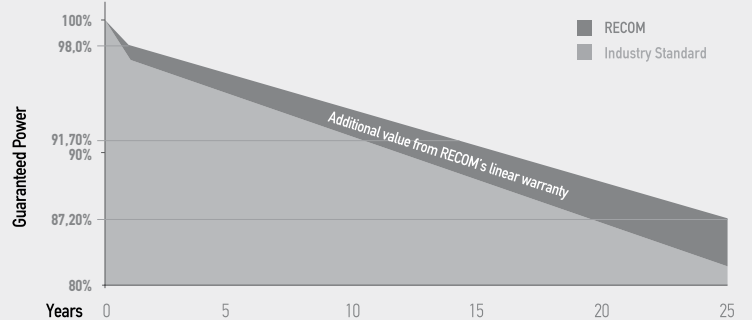

Industry leading  
Low Pmax

Outstanding performance  
under extreme heat and  
low-intensity solar conditions

100% electro-  
luminescence tested

★ **KEY BENEFITS**

Higher Yield per Surface Area

Higher Light Conversion

Low LCOE

Higher Yield in Hot Climate

25 Years Product Warranty

Low Resistive Losses

★ **PERFORMANCE AT HIGH TEMPERATURES**

**HIGHER OUTPUT IN HOT CLIMATE**

**MORE EFFICIENT SPACE UTILIZATION**

**HIGHER GENERATION PER UNIT AREA**

Recom proposes PV modules size according to the customer requirements. Recom uses several cell sizes like:

- G1: 158.75mm
- M6: 166mm
- M10: 182mm
- G12: 210mm

First Year Output |  $\geq 98\%$

2-25 Year Decline |  $\leq 0,45\%$

25 Year Output |  $\geq 87,20\%$

★  
**Great Appearance**

**BLENDS PERFECTLY WITH THE ROOFTOP**

[WWW.RECOM-TECH.COM](http://WWW.RECOM-TECH.COM)