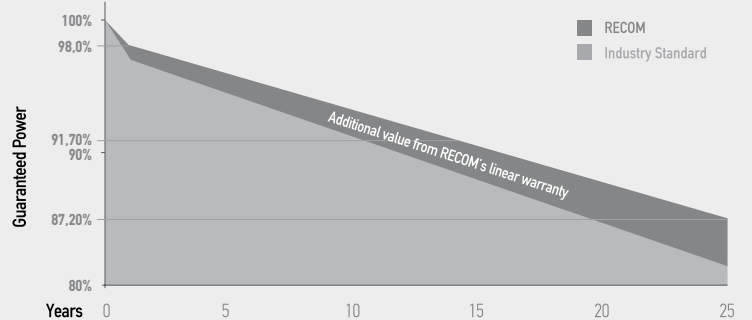

Industry leading  
Low Pmax

Outstanding performance  
under extreme heat and  
low-intensity solar conditions

100% electro-  
luminescence tested

★ **KEY BENEFITS**

Higher Yield per Surface Area

Higher Light Conversion

Low LCOE

Higher Yield in Hot Climate

25 Years Product Warranty

Low Resistive Losses

★ **PERFORMANCE AT HIGH TEMPERATURES**

**HIGHER OUTPUT IN HOT CLIMATE**

**MORE EFFICIENT SPACE UTILIZATION**

**HIGHER GENERATION PER UNIT AREA**

Recom proposes PV modules size according to the customer requirements. Recom uses several cell sizes like:

- G1: 158.75mm
- M6: 166mm
- M10: 182mm
- G12: 210mm

First Year Output |  $\geq 98\%$

2-25 Year Decline |  $\leq 0,45\%$

25 Year Output |  $\geq 87,20\%$

★  
**Great Appearance**

**BLENDS PERFECTLY WITH THE ROOFTOP**

WWW.RECOM-TECH.COM