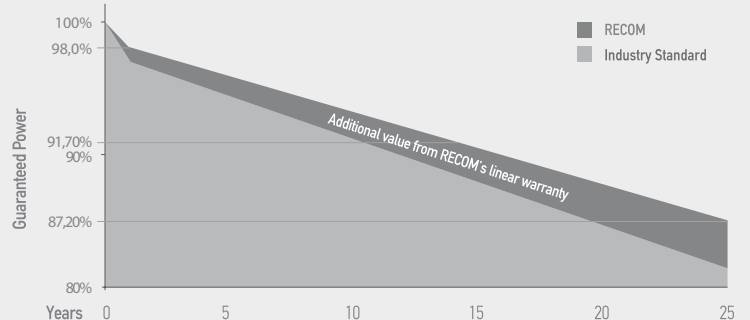

Higher light conversion

Low LCOE

Higher yield in hot climate

25 years product warranty

Low resistive losses

PERFORMANCE AT HIGH TEMPERATURES

HIGHER OUTPUT IN HOT CLIMATE

MORE EFFICIENT SPACE UTILIZATION

HIGHER GENERATION PER UNIT AREA

Recom proposes PV modules size according to the customer requirements. Recom uses several cell sizes like:

- G1: 158.75mm
- M6: 166mm
- M10: 182mm
- G12: 210mm

First Year Output $\geq 98\%$ 2-25 Year Decline $\leq 0.54\%$ 25 Year Output $\geq 85.04\%$